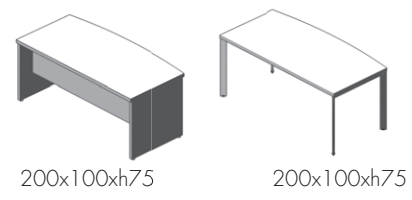

Fianco dritto in legno
Straight and wooded side

Gamba in metallo con
piano in vetro
Metal leg with glass top

Gamba in metallo piano in vetro
con servente
Metal leg with glass top with side unit

PLANO

Abaco