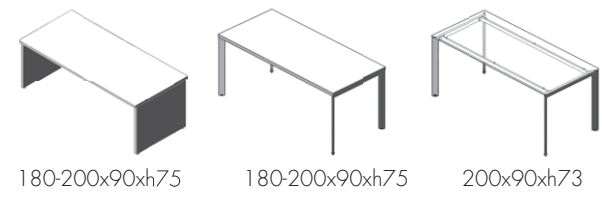

Fianco dritto in legno
Straight and wooded side

Gamba in metallo con
piano in vetro
Metal leg with glass top

Gamba in metallo piano in vetro
con servente
Metal leg with glass top with side unit

PLANO

Abaco