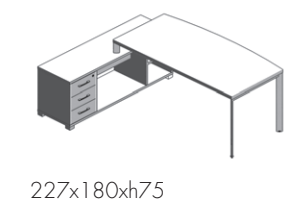

Fianco dritto in legno
Straight and wooded side

Gamba in metallo con
piano in vetro
Metal leg with glass top

Gamba in metallo piano in vetro
con servente
Metal leg with glass top with side unit

PLANO

Abaco