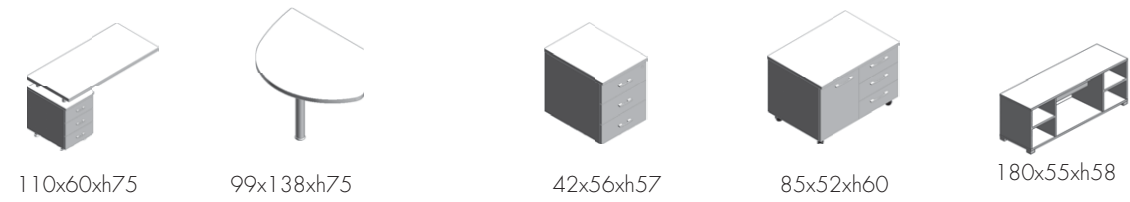

Fianco dritto in legno
Straight and wooded side

Gamba in metallo con
piano in vetro
Metal leg with glass top

Gamba in metallo piano in vetro
con servente
Metal leg with glass top with side unit

PLANO

Abaco