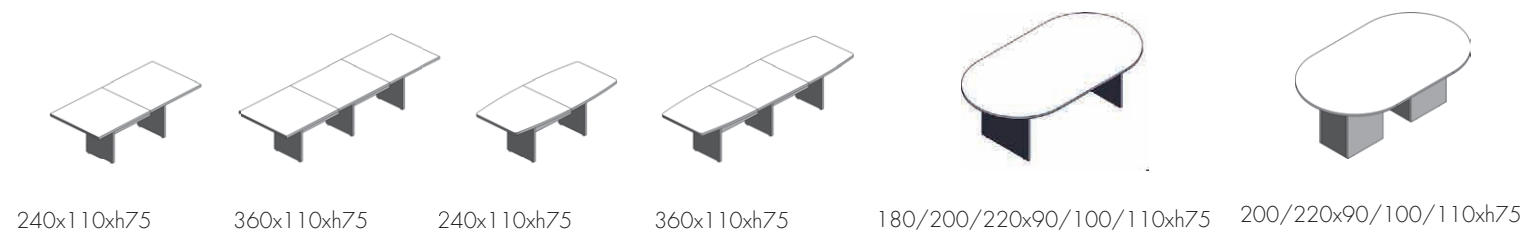

Fianco dritto in legno
Straight and wooded side

Gamba in metallo con
piano in vetro
Metal leg with glass top

Gamba in metallo piano in vetro
con servente
Metal leg with glass top with side unit

PLANO

Abaco