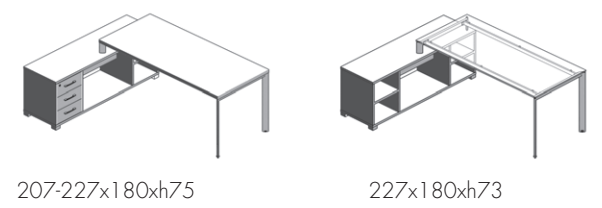

Fianco dritto in legno
Straight and wooded side

Gamba in metallo con
piano in vetro
Metal leg with glass top

Gamba in metallo piano in vetro
con servente
Metal leg with glass top with side unit

PLANO

Abaco