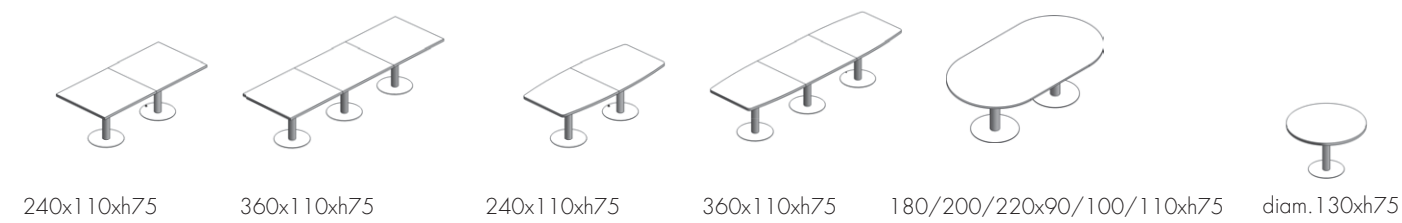

Formal lightness, compositional severity, use of material-engineered technology generate Plano. In the directional environments, the peninsula version with its extension is proposed with the shaped or straight desktop and the main big leg supporting the L-desk metal made. Desktops can be equipped with top access to the use of electrical and electronic devices. As completion of the composition furniture, there are side units available in three different heights, with or without doors, in wood or transparent or satin glass, to satisfy any need for furniture.

Antina con apertura push & pull
Door with push & pull opening

Gambe e fianchi / Legs and sides

Gamba in metallo con piano in
legno
Metal leg with wooden top

Gamba in metallo piano in legno
con servente
Metal leg with wooden top and
side unit

Fianco dritto in legno
Straight and wooded side

Gamba in metallo con
piano in vetro
Metal leg with glass top

Gamba in metallo piano in vetro
con servente
Metal leg with glass top with side unit

PLANO

Abaco