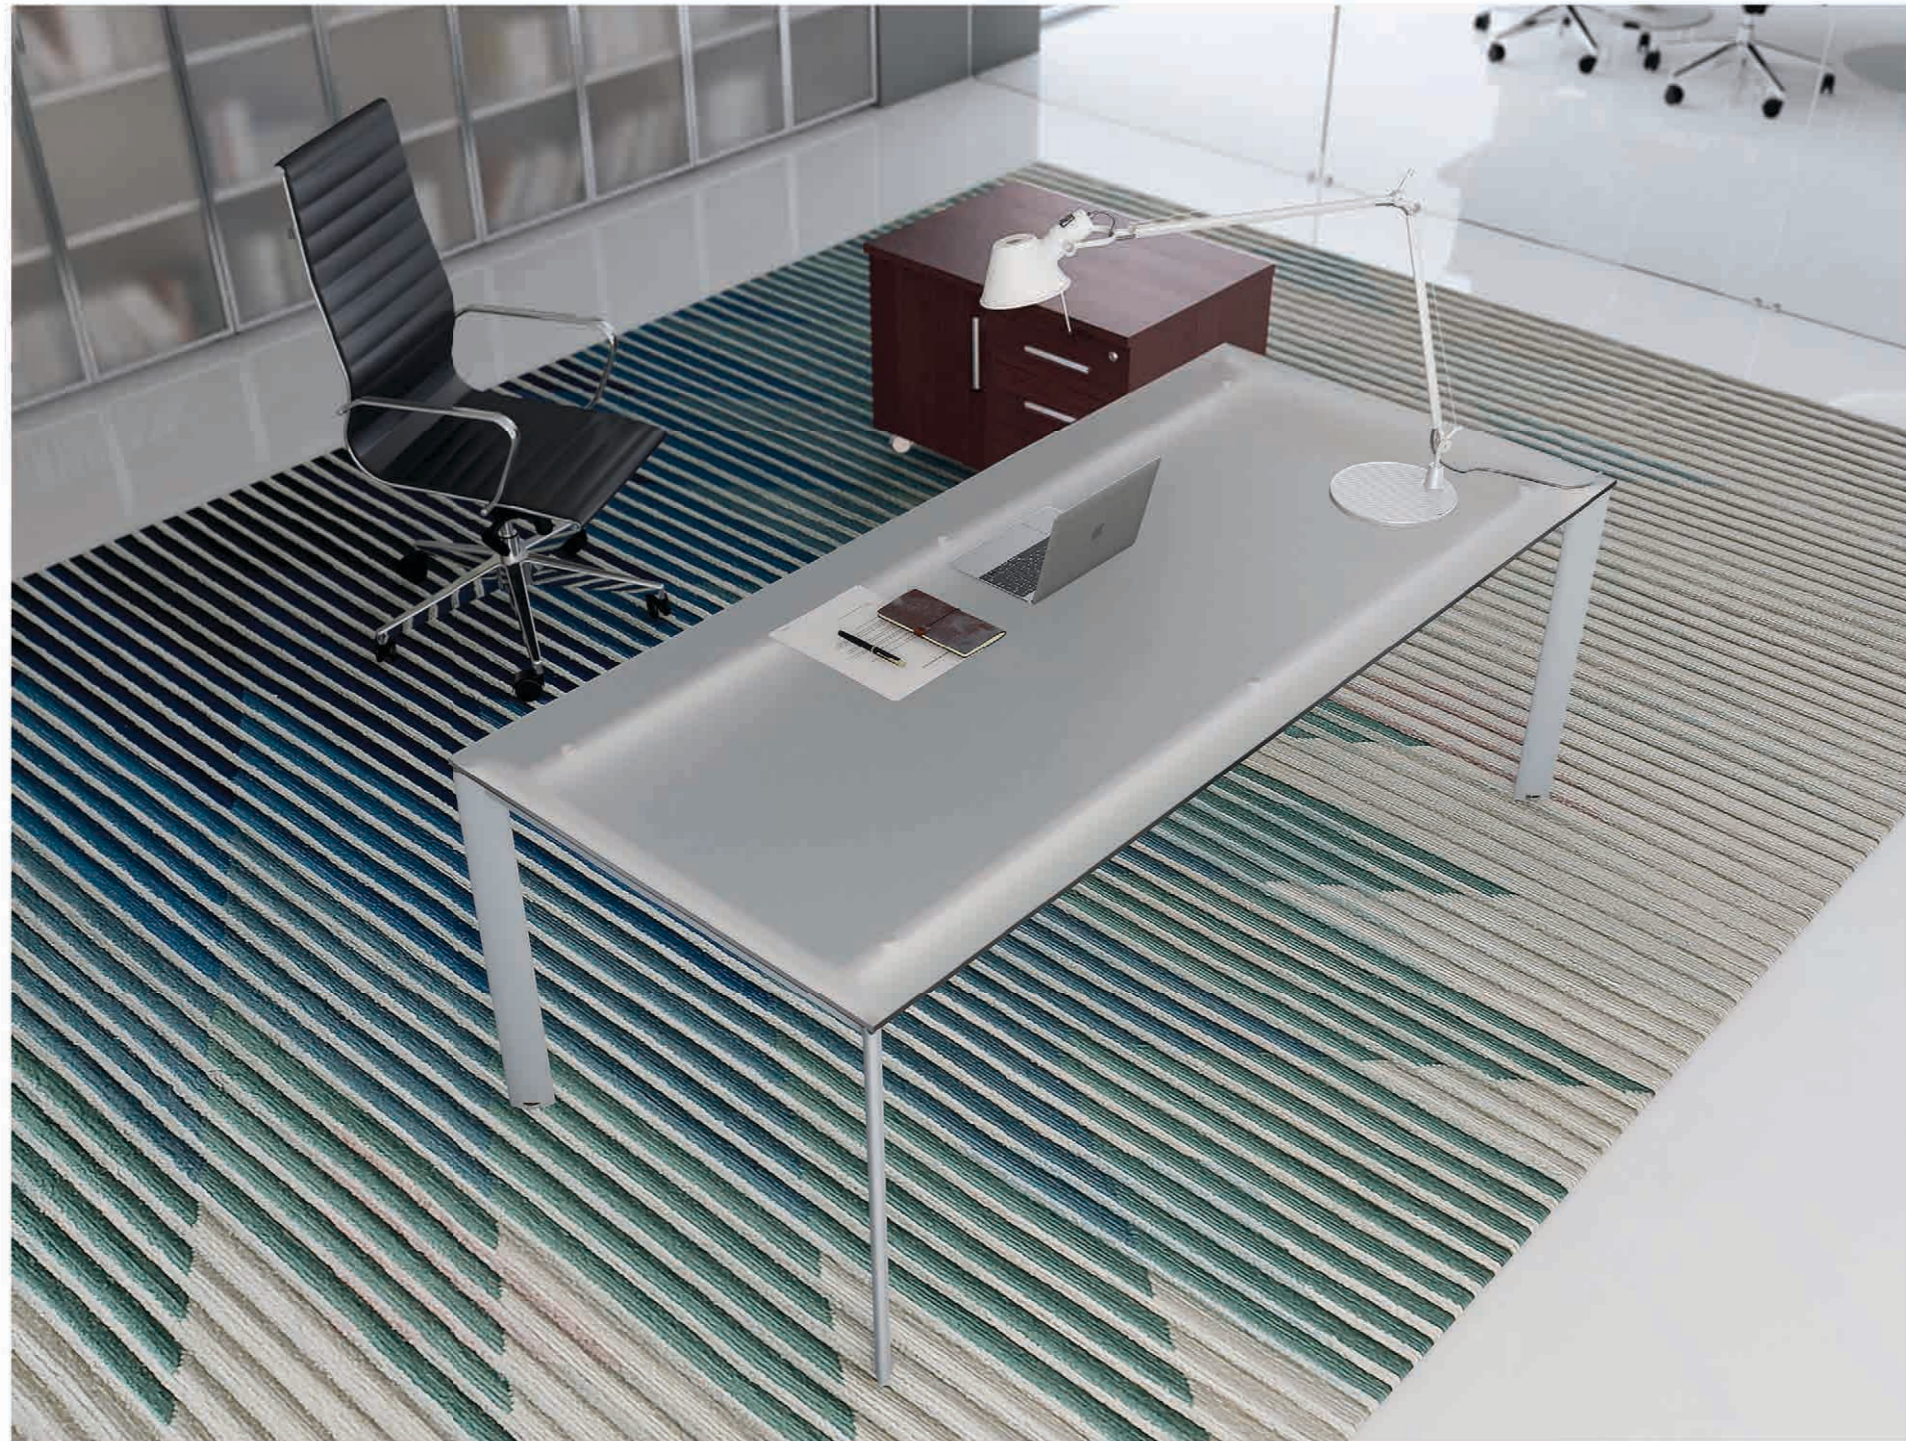

Plano è una collezione di scrivanie per ufficio che arreda gli spazi direzionali con eleganza e funzionalità. Le scrivanie con gamba in metallo a sezione ellittica, possono avere il piano di lavoro sagomato oppure lineare, completa l'arredo il capiente mobile servente, integrato alla scrivania ma utilizzabile anche come mobile a sé stante. Le essenze in wenghè o rovere naturale donano a Plano un sapore contemporaneo.

Formal lightness, compositional severity, use of material-engineered technology generate Plano. In the directional environments, the peninsula version with its extension is proposed with the shaped or straight desktop and the main big leg supporting the L-desk metal made. Desktops can be equipped with top access to the use of electrical and electronic devices. As completion of the composition furniture, there are side units available in three different heights, with or without doors, in wood or transparent or satin glass, to satisfy any need for furniture.

Plano is an office furniture design that transform a working environment into a unique and customizable place. In fact, it is possible to combine the thinness of the metal leg with the functionality of the worktop in wood or satin glass. Wall cabinets are also available in several versions. The side unit, on wheels, moves and allow to modify the spaces as needed.